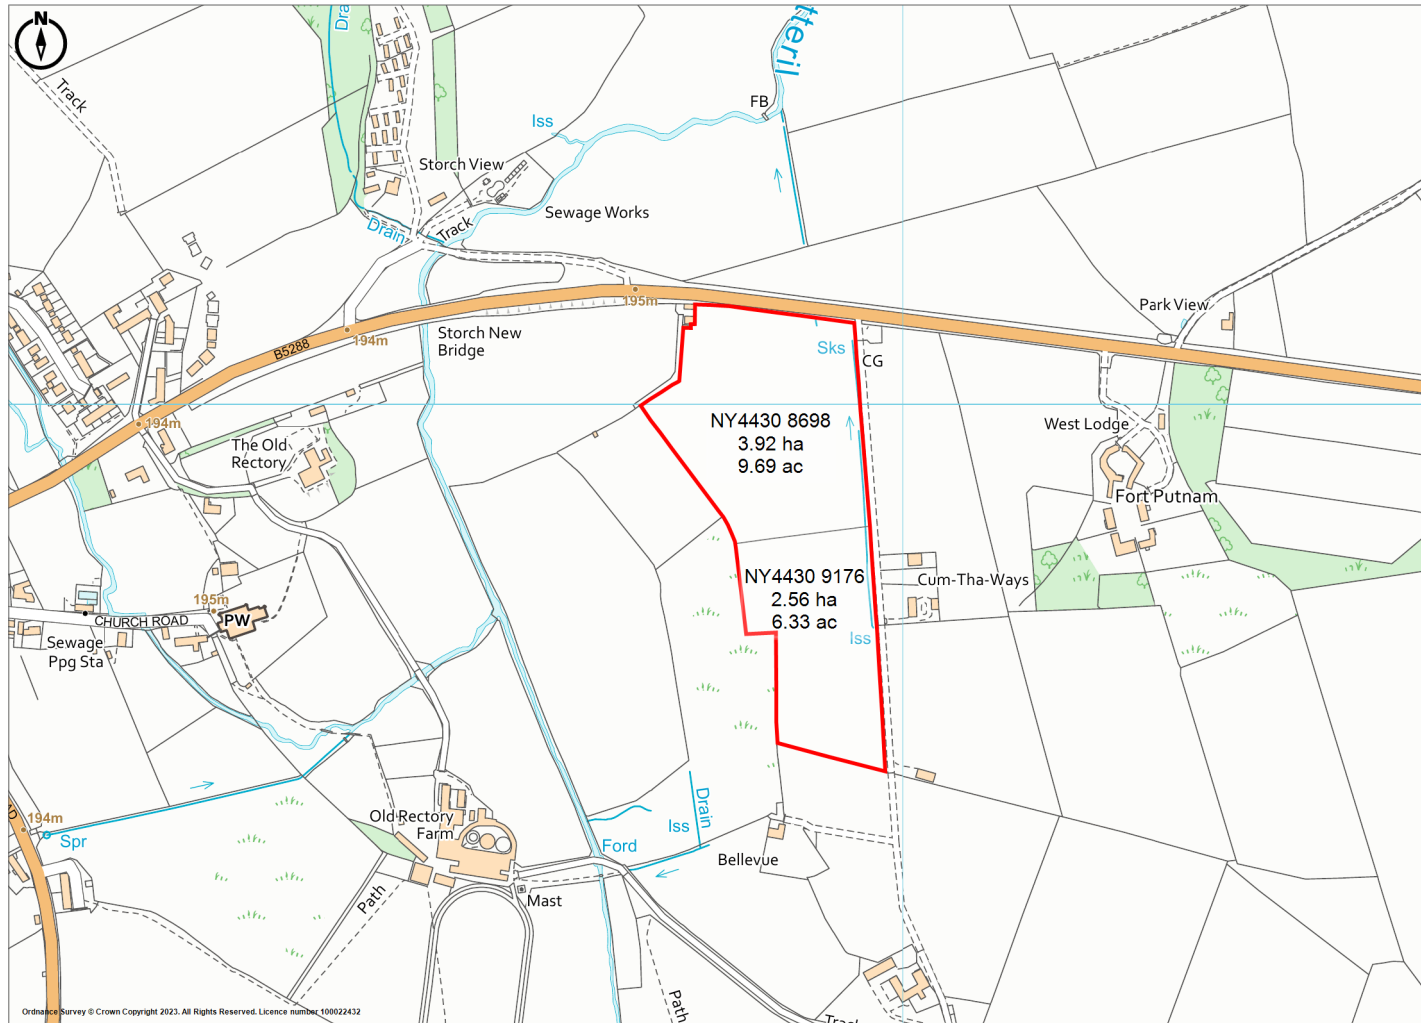

Land near Greystoke Grass Let Plan

Promap

● LANDMARK INFORMATION

Ordnance Survey Crown Copyright 2023. All rights reserved.
Licence number 100022432.

Plotted Scale - 1:7500. Paper Size - A4

R Ian Ritchie
Land Agents

Ian Ritchie Land Agents Ltd
Shannondale, Newbiggin, Penrith, CA11 0HT
Tel: 07885 813 686 Email: ian@ianritchielandagents.co.uk
www.ianritchielandagents.co.uk