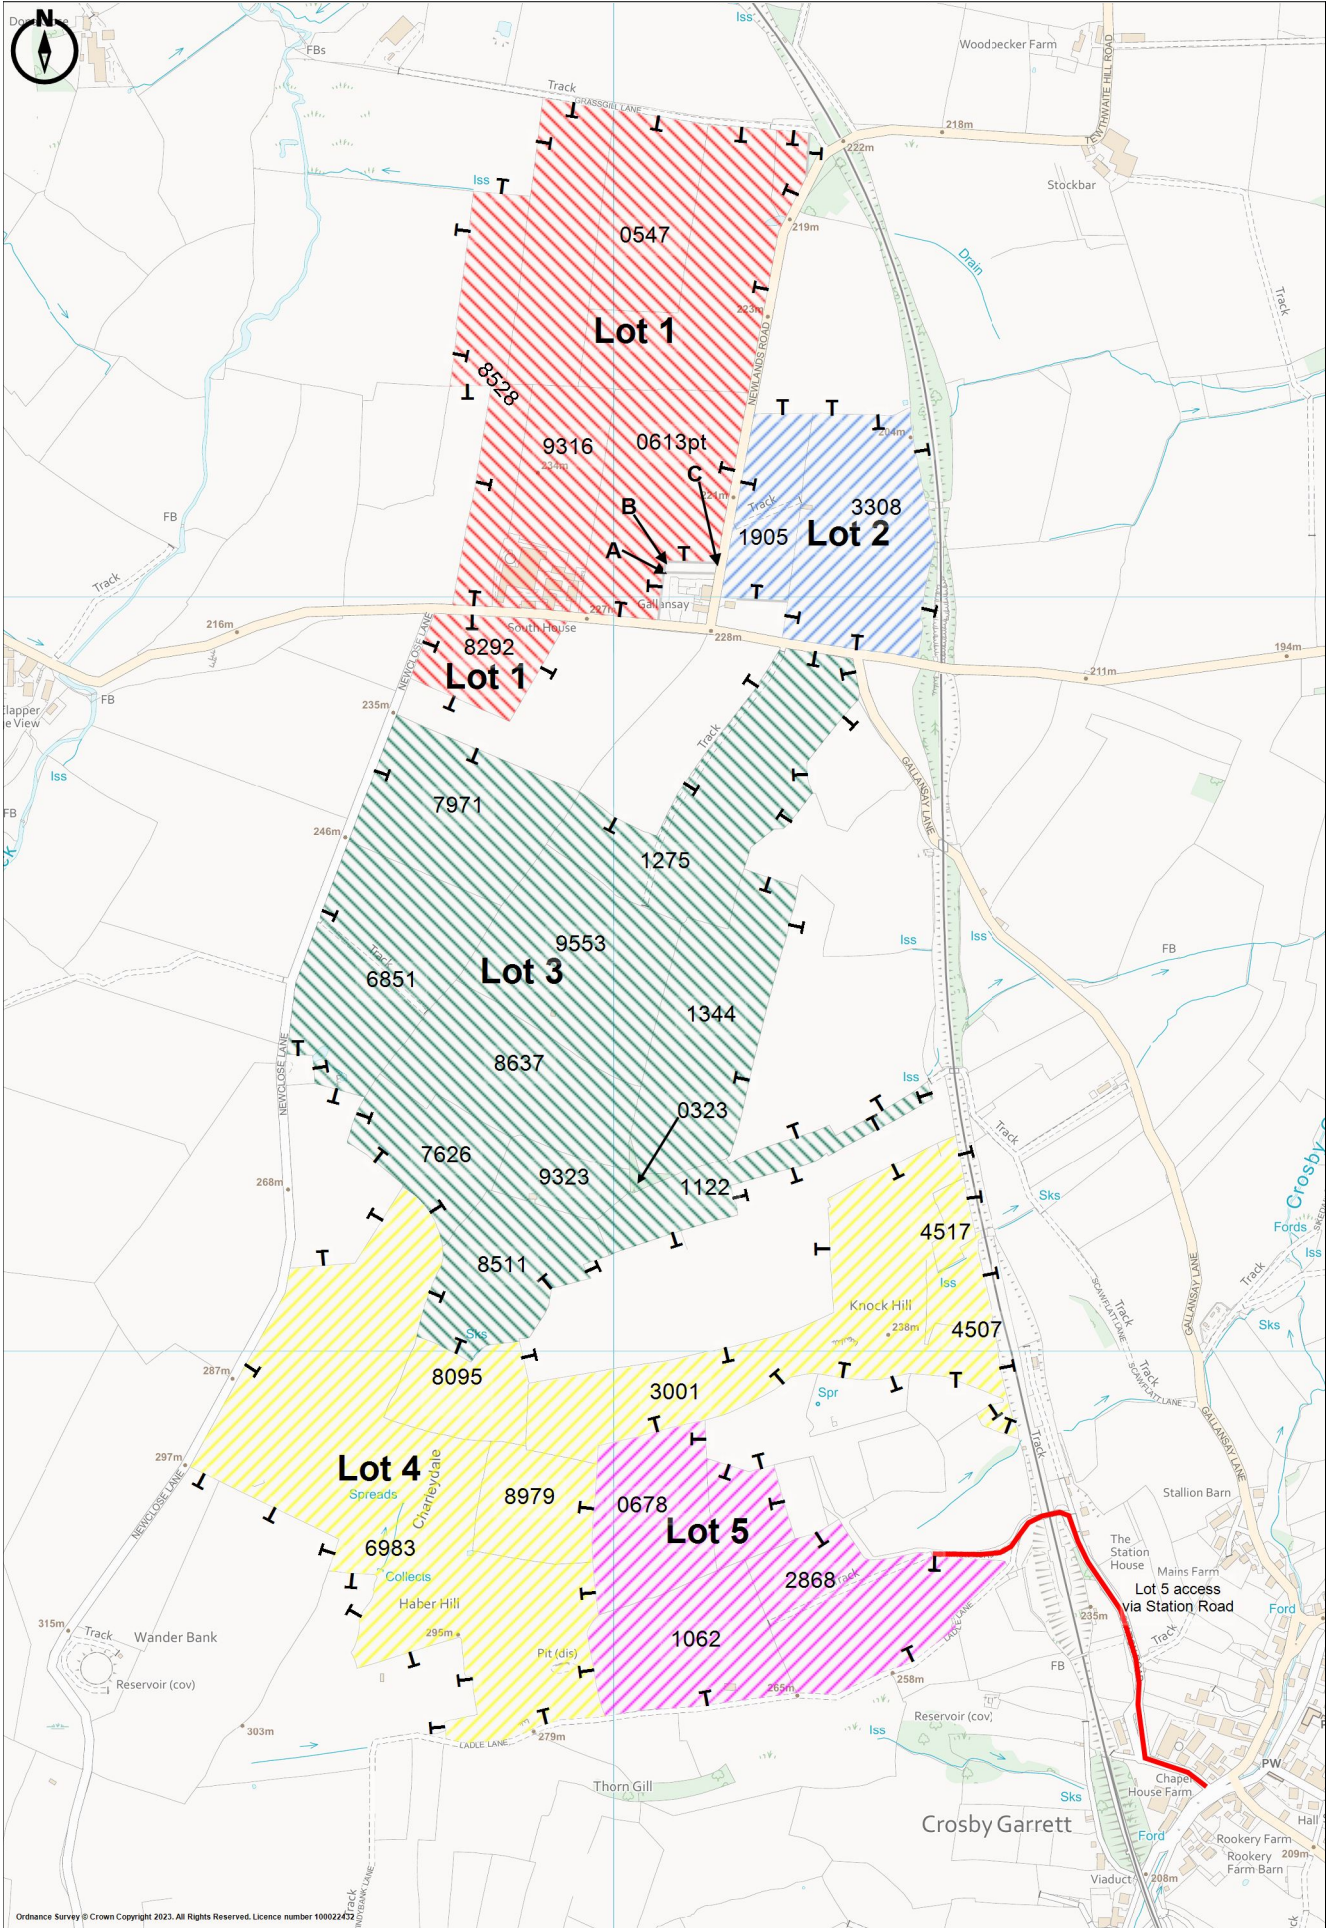

South House Farm, Soulby, Kirkby Stephen, CA17 4PT

Ordnance Survey © Crown Copyright 2023. All Rights Reserved. Licence number 100022432